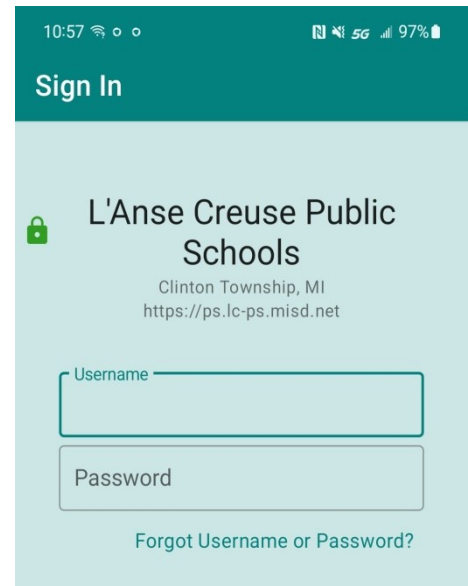

PowerSchool Parent/Student Portal Login Directions

Welcome back to the 2022-23 school year. This document will walk you through the creation of your parent/student account using the mobile application. You must have already created your PowerSchool Parent/Student Portal user account on a computer prior.

The following are the screen shots and the information required to access your child's information the first time.

Enter HTPM in the boxes, click continue

Choose one, if student see below

Parents- username and password are the same you used to setup on your computer.