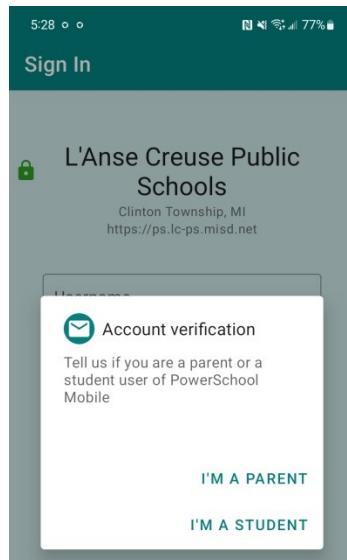

PowerSchool Parent/Student Portal Login Directions

Welcome back to the 2022-23 school year. This document will walk you through the creation of your parent/student account using the mobile application. You must have already created your PowerSchool Parent/Student Portal user account on a computer prior.

The following are the screen shots and the information required to access your child's information the first time.

Enter HTPM in the boxes, click continue

Choose one, if student see below

Parents- username and password are the same you used to setup on your computer.