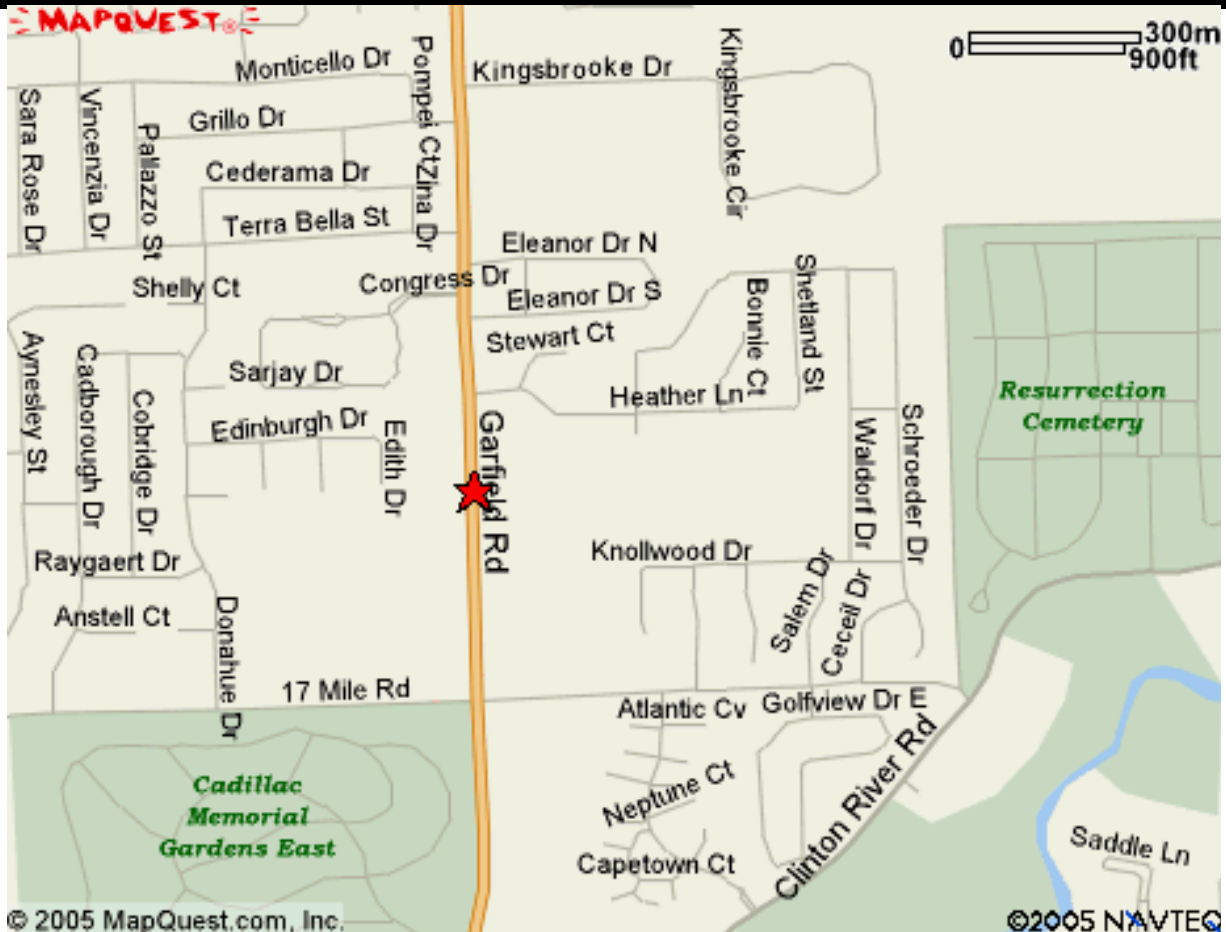

Wyandot Middle School

39490 Garfield

From Middle School South:

1. Starting on Jefferson, continue on Shook, until you reach Harper Ave., then turn right
2. Continue on Harper to Metropolitan Parkway (16 Mile), turn right, and make the loop-around.
3. Continue on 16 Mile until you reach Garfield, then turn right
4. Continue on Garfield for a mile, past 17 Mile road, to the school. (It is right next to a medical office building)