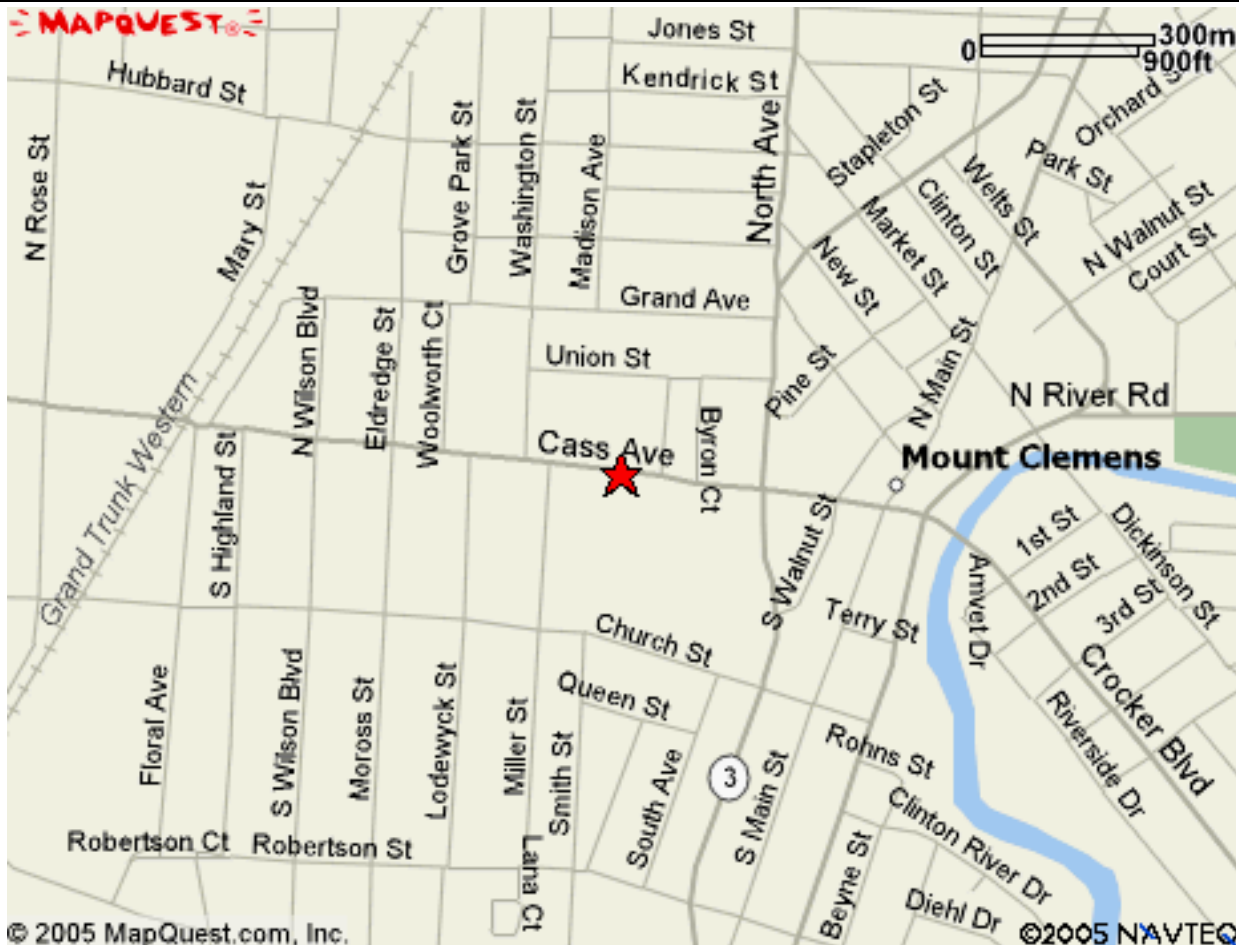

Mt. Clemens Middle School

155 Cass Avenue

From Middle School South:

- 1. Starting on Jefferson, turn slight left to stay on Jefferson*
- 2. Turn Left at Crocker*
- 3. Continuing on Crocker, go past NB Gratiot and Main Street*
- 4. You will come to a stop light at Cass & SB Gratiot (One Way), turn left onto SB Gratiot*
- 5. Stay to the left, and turn into the High School parking lot, as games take place at the High School*