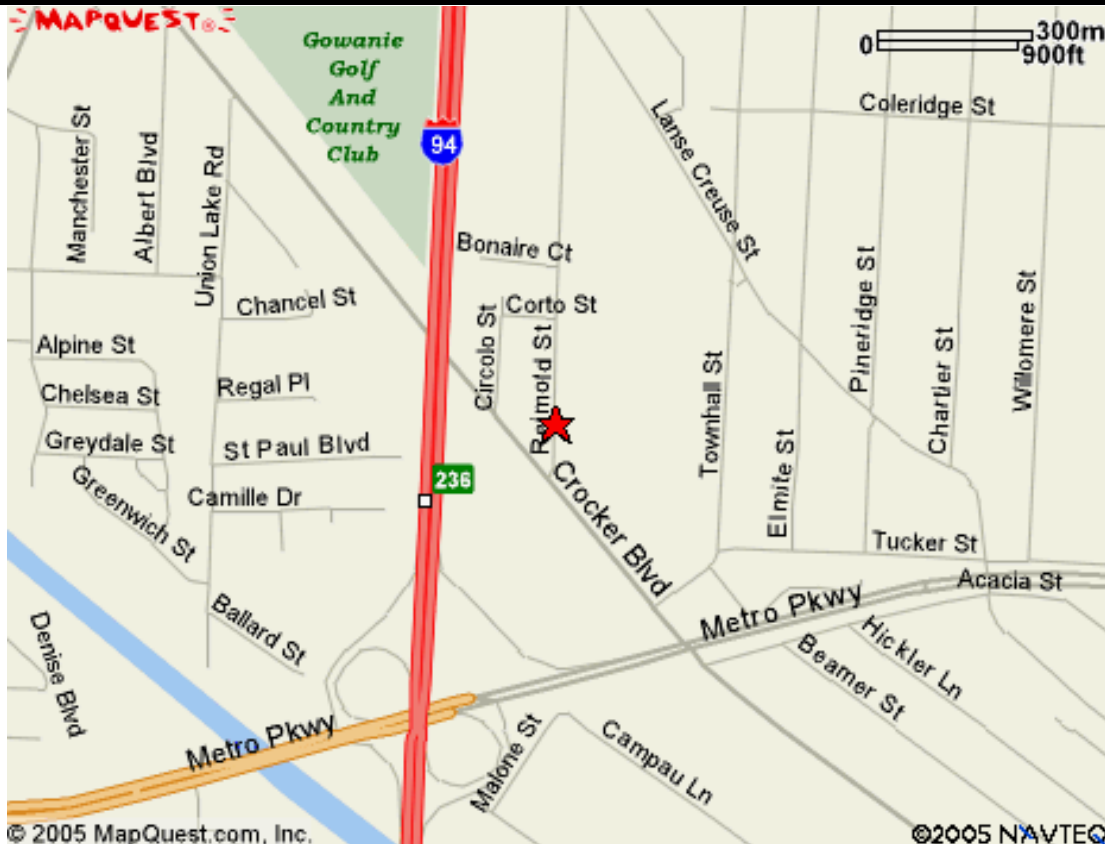

# L'Anse Creuse

## Middle School Central

*38000 Reimold*

*From Middle School South:*

- 1. Starting on Jefferson, turn slight left to continue on Jefferson*
- 2. Turn left at Crocker*
- 3. Continue past 16 Mile, Reimold is the 1st street after Graham Elementary*
- 4. Park either at the Middle School, or behind the High School*