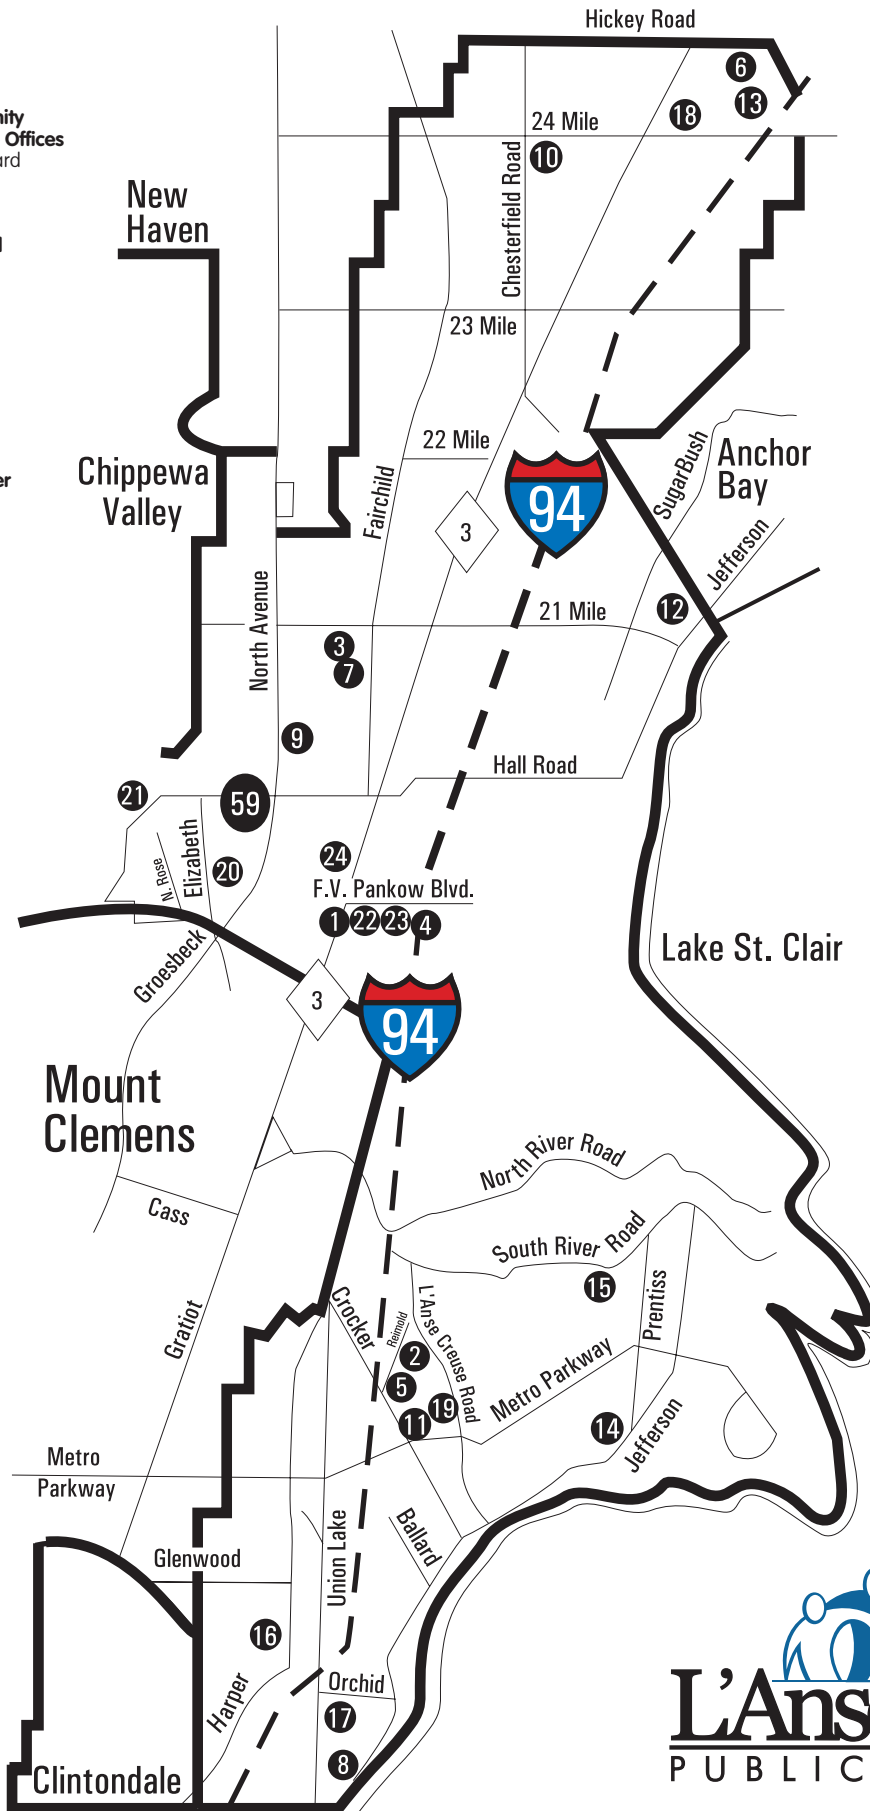

- 1 Harry L. Wheeler Community Center and Administrative Offices**
24076 F. V. Pankow Boulevard
Clinton Township
(586) 783-6300
- 2 L'Anse Creuse High School**
38495 L'Anse Creuse Road
Harrison Township
(586) 783-6400
- 3 L'Anse Creuse High School - North**
23700 21 Mile Road
Macomb
(586) 493-5270
- 4 Frederick V. Pankow Center**
24600 F. V. Pankow Blvd.
Clinton Township
(586) 783-6570 (Pankow)
(586)783-6420 (Adult Ed.)
- 5 L'Anse Creuse Middle School - Central**
38000 Reimold Road
Harrison Township
(586) 783-6430
- 6 L'Anse Creuse Middle School - East**
30300 Hickey Road
Chesterfield
(586) 493-5200
- 7 L'Anse Creuse Middle School - North**
46201 Fairchild Road
Macomb
(586) 493-5260
- 8 L'Anse Creuse Middle School - South**
34641 Jefferson Ave.
Harrison Township
(586) 493-5620
- 9 Atwood Elementary**
45690 North Ave.
Macomb
(586) 493-5250
- 10 Joseph M. Carkenord Elementary**
27100 24 Mile Road
Chesterfield
(586) 493-5230
- 11 Marie C. Graham Elementary**
25555 Crocker Blvd.
Harrison Township
(586)783-6460
- 12 Green Elementary**
47260 Sugarbush Rd.
Chesterfield
(586) 493-5280
- 13 Francis A. Higgins Elementary**
29901 24 Mile Road
Chesterfield
(586) 493-5210
- 14 Emma V. Lobbstaël Elementary**
38495 Prentiss
Harrison Township
(586)783-6450